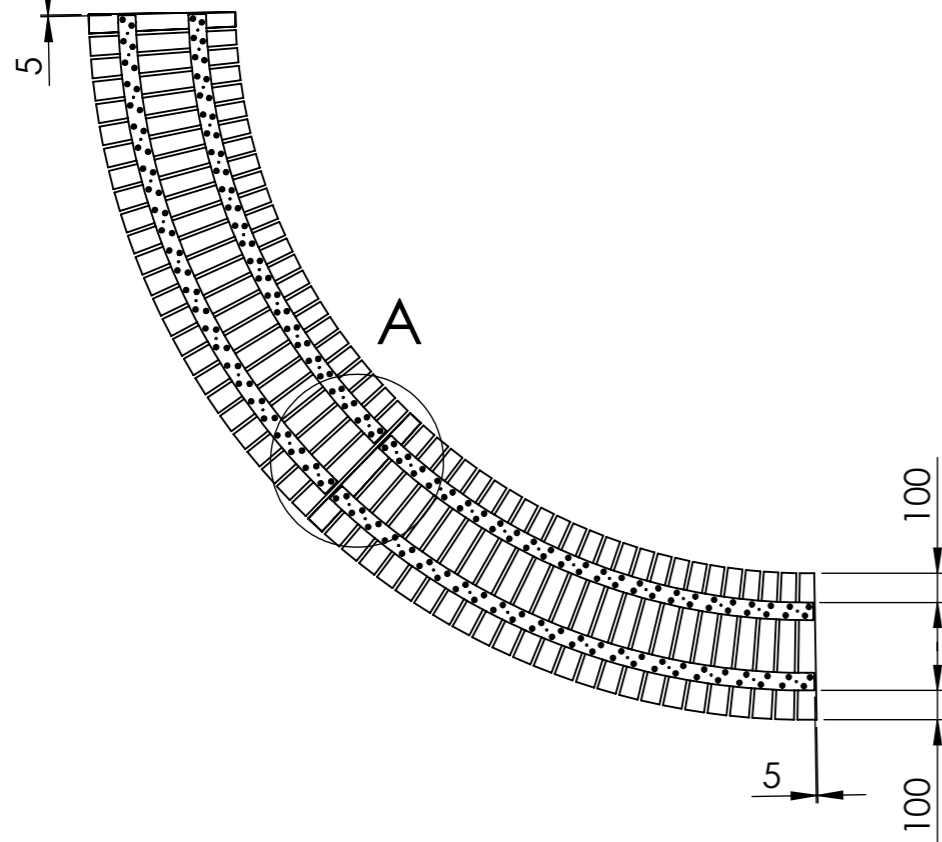

DETAIL A

ITEM NO.	PART NUMBER	THICKNESS	DESCRIPTION	QTY.
1	RS.BS.CN2000-Half			2

DRAWN	Jelmer Mahieu	DATE	27-5-2022		TITLE:	RS.BS.CN2000	
REVISION					Drawing.	RS.BS.CN2000 Sheet1	A3
		Liessentstraat 4, 5405 AG Uden (NL). t 0031 (0)413 - 27 41 68. e info@furns.nl, i www.furns.nl		Color:	-	Mass(kg): 103.21	SCALE:1:20
						SHEET 1 OF 1	